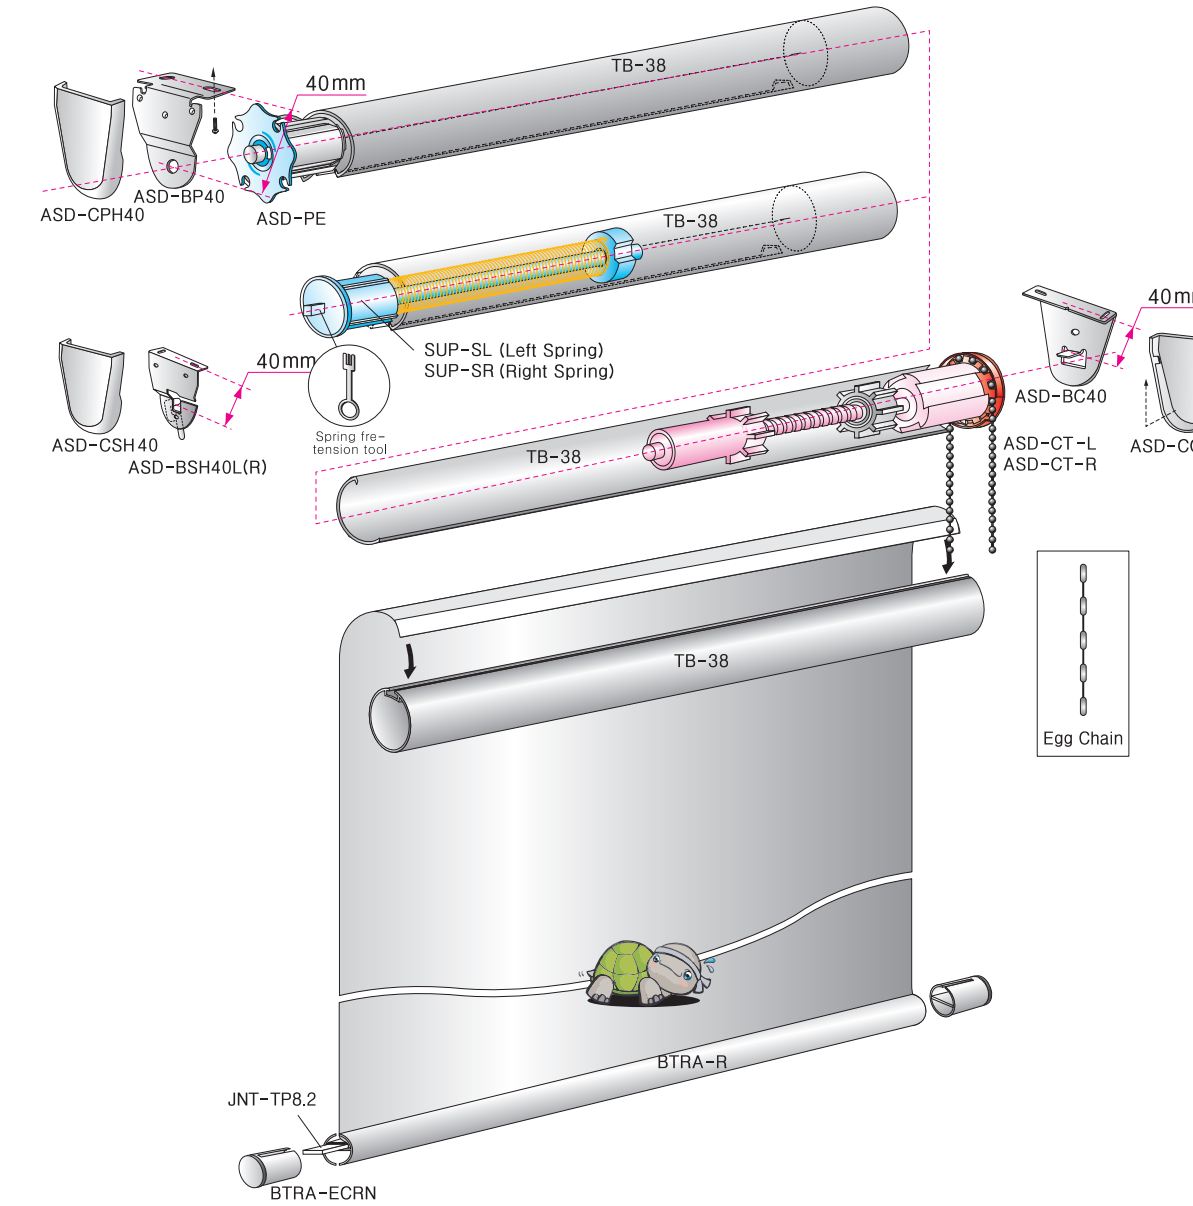

## Auto Slow (Chain Free, With Chain)

Spring' s power 1000 / 2000 / 3000

**1000** - Normal fabrics (polyester, cotton fabrics etc) small wide blackout Fiber glass Fabric  
 Max width: 2,2m/7.5 feet [38mm(1 1/2) tube]  
 Max Length: 2,7m(9feet) Max weight: 1.8kg(4Lb)

**2000** - Heavy fabrics (Black out, glass fiber screen .Home cinema screens)  
 Max wide: 2,2[38mm(1 1/2") tube]  
 Max Length: 2,7m(9,0 Feet) Max Weight: 2.5kg(5-6Lb)

**3000** - Heavy fabrics (Black out, fiber glass screen and Home cinema screens)  
 Max wide: 2,2[38mm(1 1/2") tube]  
 Max Length: 2,7m (9,0feet) Max Weight: 3kg(6~7Lb)  
 Note: PLS use spring according as fabric's weight.  
 If use 2000, 3000 with light fabric, it is difficult to expect good quality screen since the spring power is much stronger than total fabric's weight.

## Auto Slow Down (With Chain)

Spring' s power 1000 / 2000 / 3000

**1000** - Normal fabrics (polyester, cotton fabrics etc) small wide blackout Fiber glass Fabric  
 Max width: 2,2m/7.5 feet [38mm(1 1/2) tube]  
 Max Length: 2,7m(9feet) Max weight: 1.8kg(4Lb)