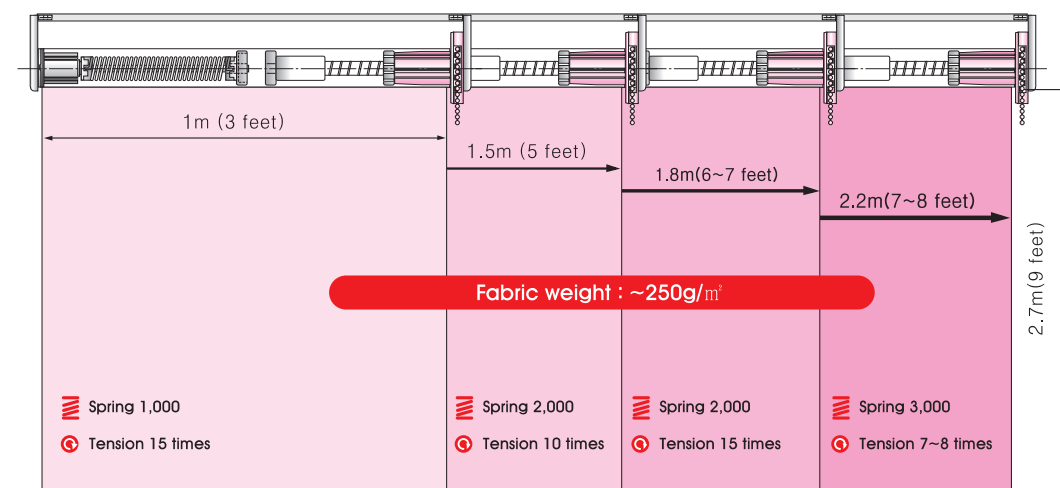

■ Time table (Auto Slow, Double brake, Semi-moto)

< Remark > Can do +/- tension according to Fabric's condition