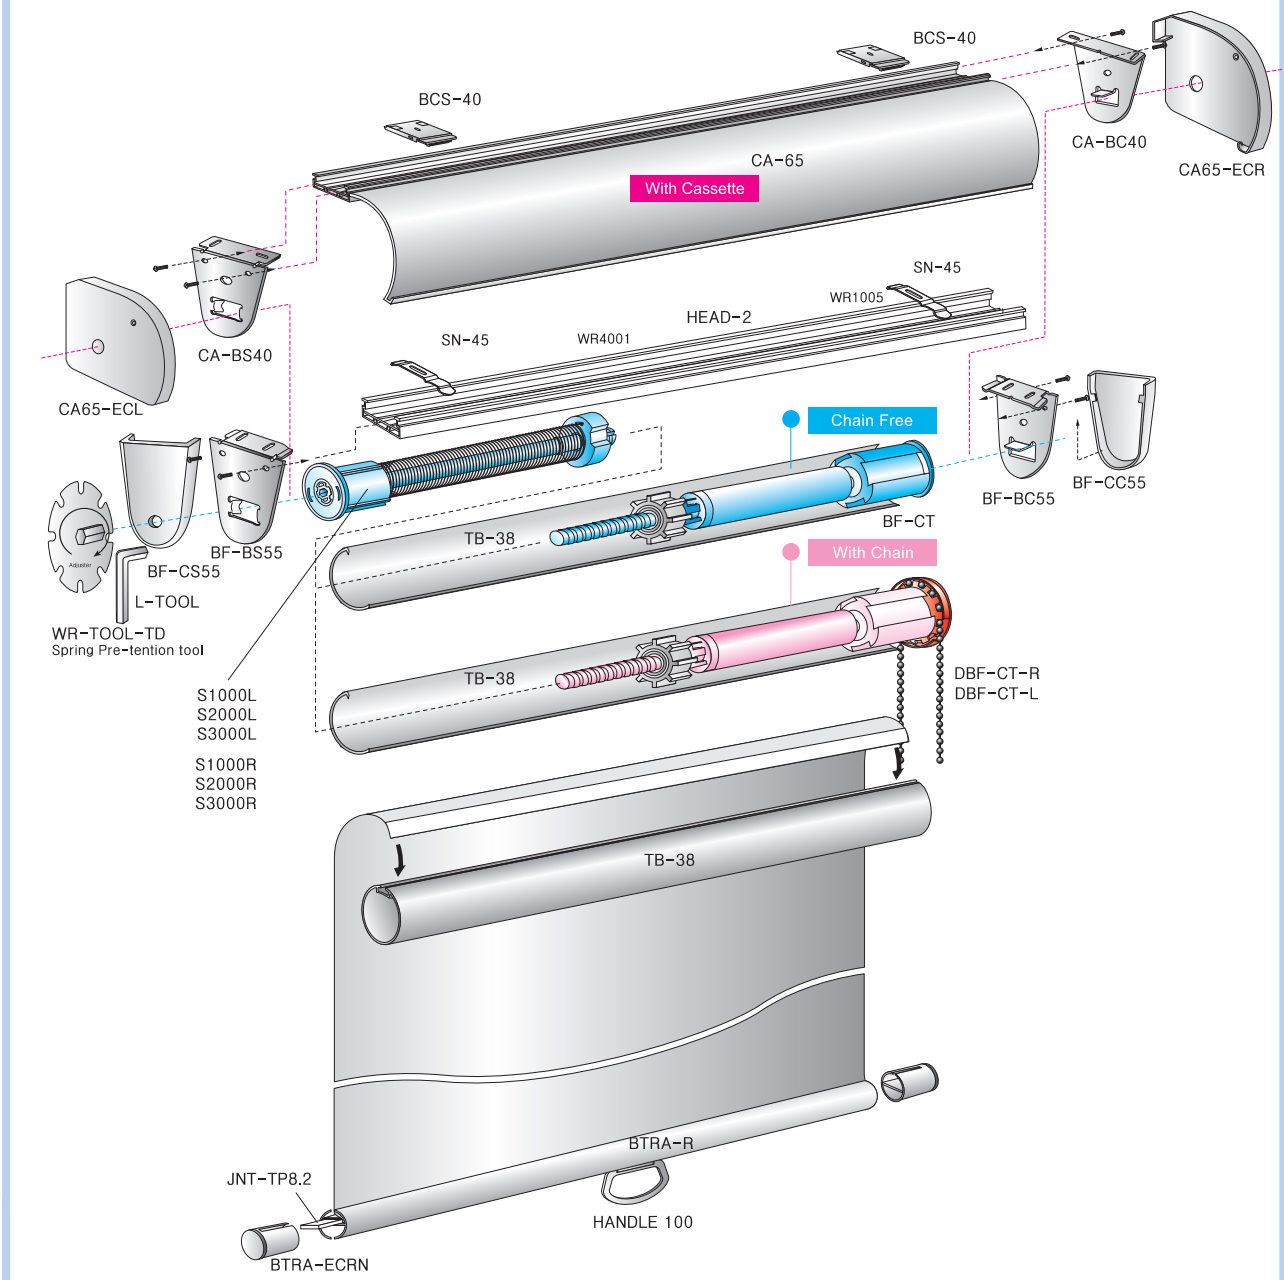

## Auto Slow Down (With Chain)

Spring' s power 1000 / 2000 / 3000

**1000** - Normal fabrics (polyester, cotton fabrics etc) small wide blackout Fiber glass Fabric  
 Max width: 2,2m/7.5 feet [38mm(1 1/2) tube]  
 Max Length: 2,7m(9feet) Max weight: 1.8kg(4Lb)

## Auto Double Brake 38

Spring' s power 1000 / 2000 / 3000

**1000** - Normal fabrics (polyester, cotton fabrics etc) small wide blackout Fiber glass Fabric  
 Max width: 2,2m/7.5 feet [38mm(1 1/2) tube]  
 Max Length: 2,7m(9feet) Max weight: 1.8kg(4Lb)