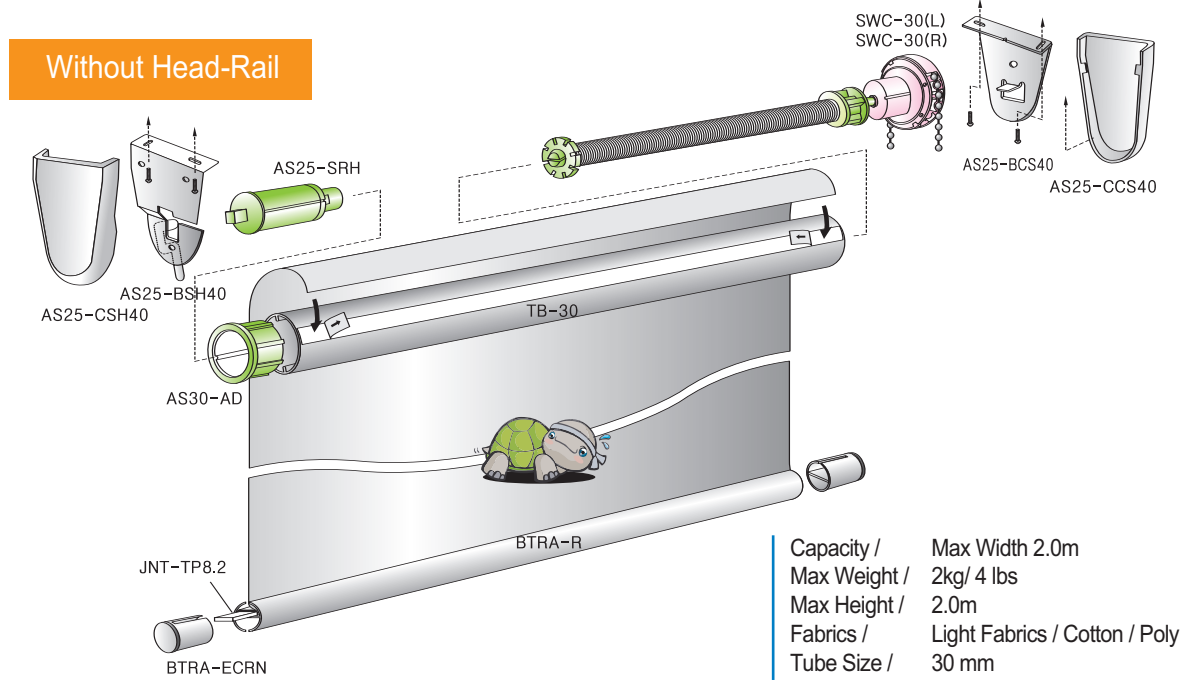

■ Semi-Moto mini

Without Head-Rail