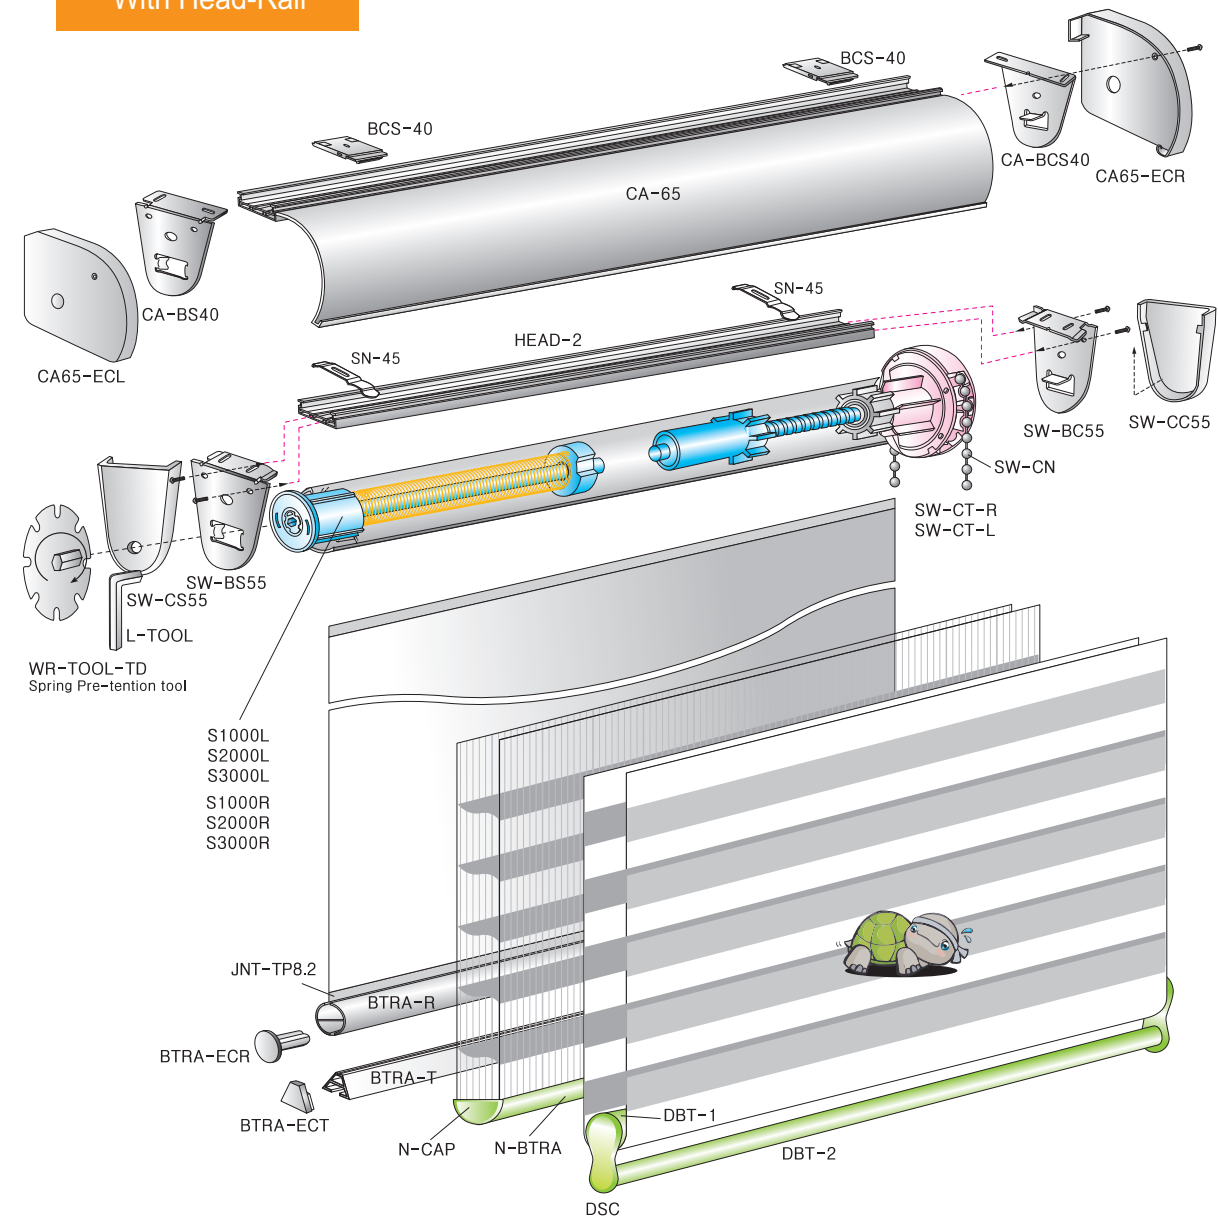

## ■ Semi-Moto

With Head-Rail

Spring's power 1000 / 2000 / 3000

**1000** - Normal fabrics (polyester, cotton fabrics etc) small wide blackout Fiber glass Fabric  
 Max width: 2,2m/7.5 feet [38mm(1 1/2") tube]  
 Max Length: 2,7m(9feet) Max weight: 1.8kg(4Lb)

**2000** - Heavy fabrics (Black out, glass fiber screen .Home cinema screens)  
 Max wide: 2,2[38mm(1 1/2") tube]  
 Max Length: 2,7m(9,0 Feet) Max Weight: 2.5kg(5-6Lb)

**3000** - Heavy fabrics (Black out, fiber glass screen and Home cinema screens)  
 Max wide: 2,2[38mm(1 1/2") tube]  
 Max Length: 2,7m (9.0feet) Max Weight: 3kg(6~7Lb)  
 Note: PLS use spring according as fabric's weight.  
 If use 2000, 3000 with light fabric, it is difficult to expect good quality screen since the spring power is much stronger than total fabric's weight.

## Mini Auto 25 & 30

Capacity / Max Width 2.0m (Ø30) 6-7 feet  
 Max Weight / 1.8 kg / 4 lbs  
 Max Height / 2.2m  
 Fabrics / Light Fabrics / Cotton / Poly  
 Tube Size / 25-30 mm