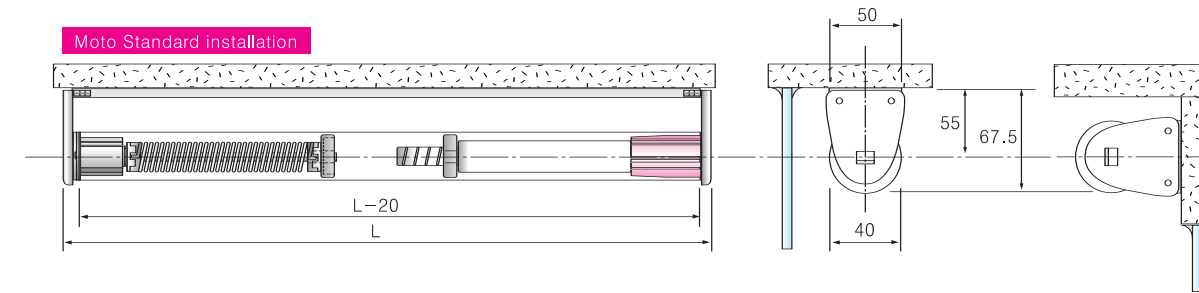

FOR THE BEST WINDOW FASHION

- Mini Auto 25
- Mini Auto 25 & 30
- Auto Slow (Chain Free, With Chain)
- Auto Slow Down (With Chain)
- Auto Double Brake 38
- Semi-Moto
- Semi-Moto mini

www.winhouse.co.kr

Address : #96-22, Nagha-ri, Tanhyeon-myeon, Paju-si, Gyeonggi-do, Korea.
Tel. 82-31-946-6522 / Fax. 82-31-946-6514 / E-mail : winhouse@winhouse.co.kr

Winhouse works for Client's Success!!