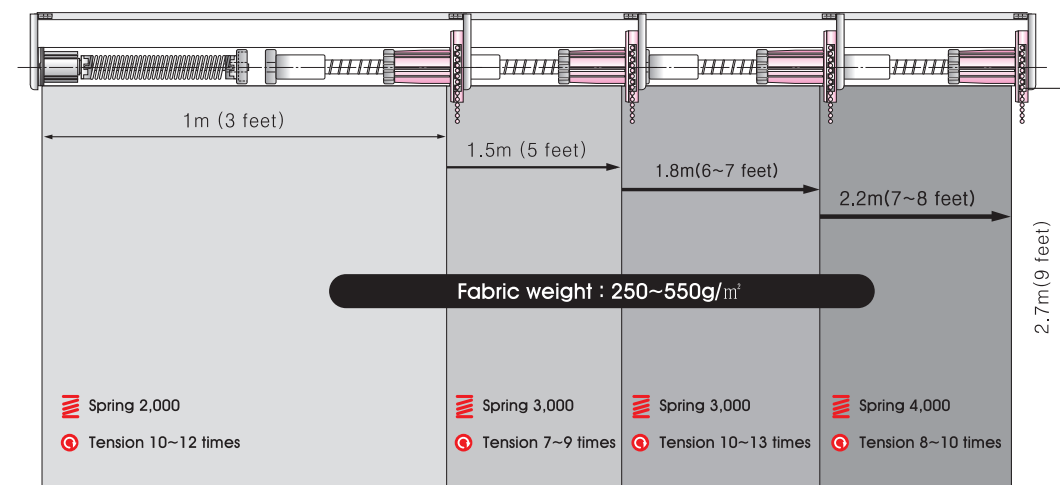

■ Time table (Auto Slow, Double brake, Semi-moto)

< Remark > Can do +/- tension according to Fabric's condition