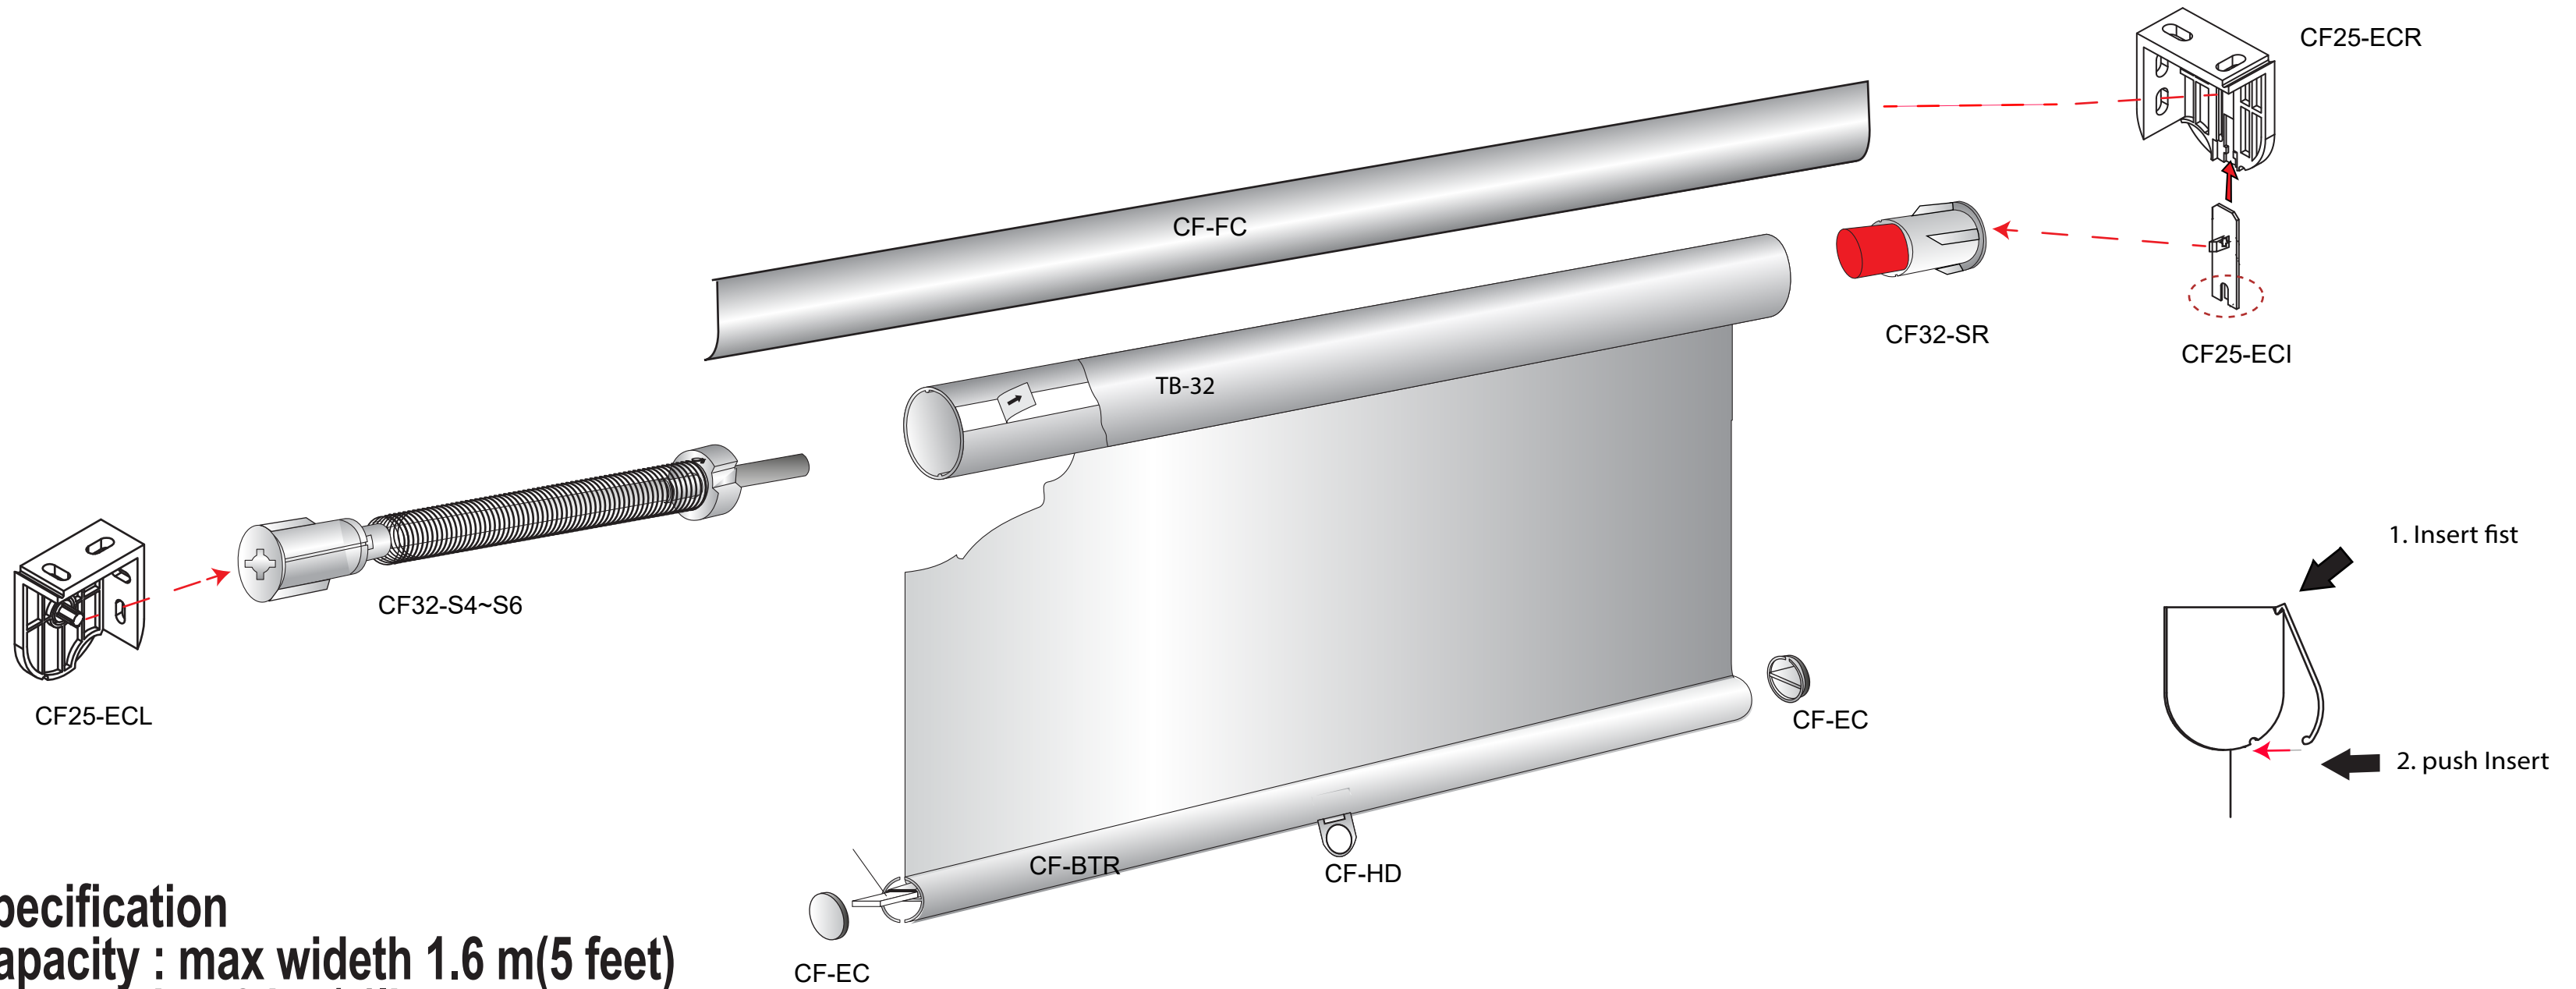

■ Diamond Cordless 25mm System

Specification

Capacity : max width 1.6 m(5 feet)

Max weight : 1.5 kg / 3lbs

Max height : 2M (6 feet)

Fabrics : light fabrics

■ Diamond Cordless 32mm System

Specification

Capacity : max width 1.6 m(5 feet)

Max weight : 2 kg / 4lbs

Max height : 2.5M (8 feet)

■ Diamond Cordless 38mm System

Specification
Capacity : max width 2.5M (8 feet)
Max weight : 4 kg / 8lbs
Max height : 2.5M (8 feet)