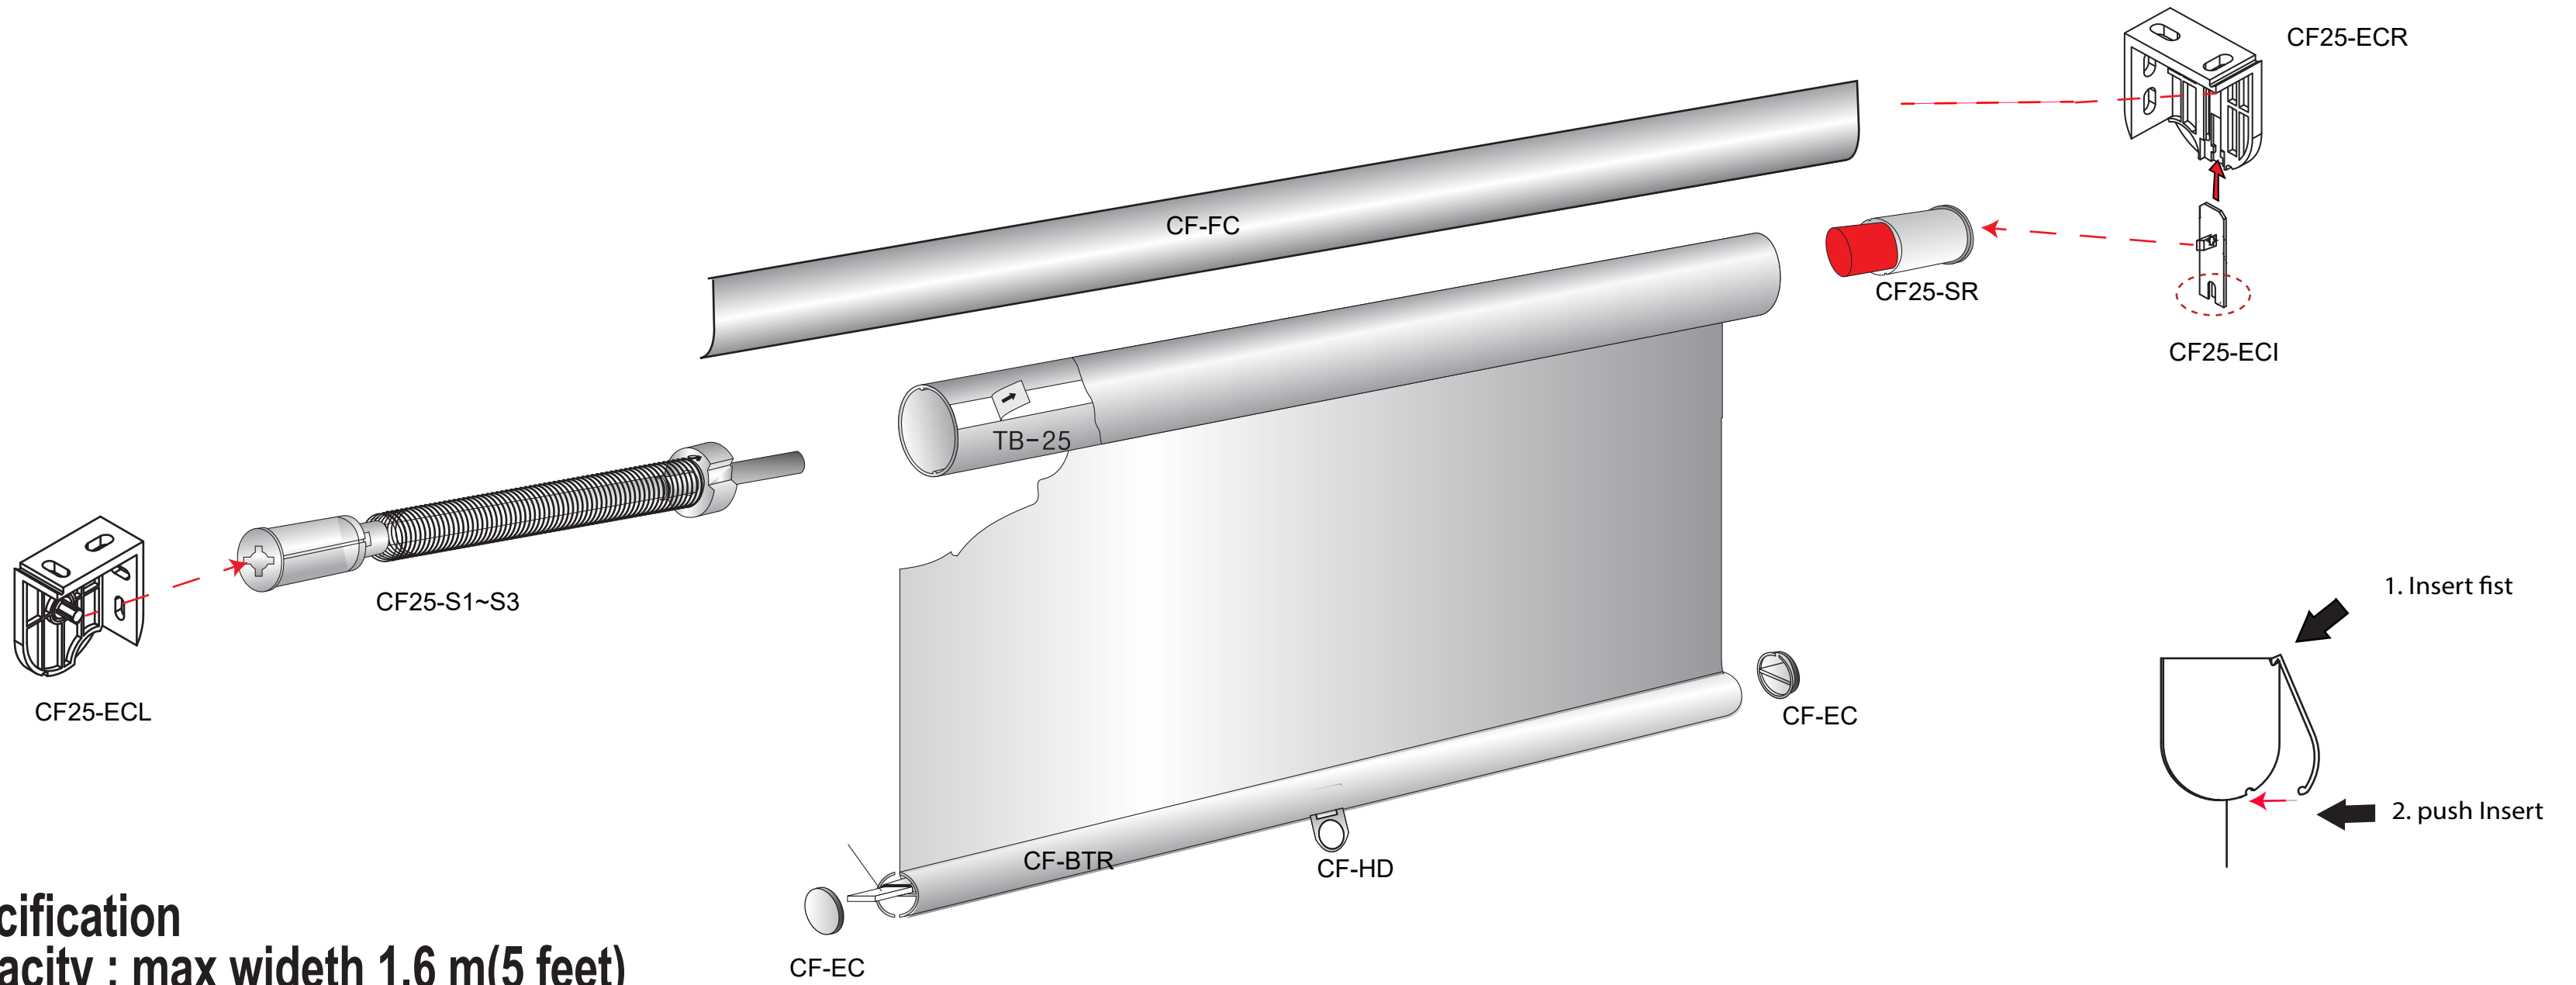

■ Diamond Cordless 25mm System

Specification

Capacity : max width 1.6 m(5 feet)

Max weight : 1.5 kg / 3lbs

Max height : 2M (6 feet)

Fabrics : light fabrics

■ Diamond Cordless 32mm System

Specification

Capacity : max width 1.6 m(5 feet)

Max weight : 2 kg / 4lbs

Max height : 2.5M (8 feet)

■ Diamond Cordless 38mm System

Specification
Capacity : max width 2.5M (8 feet)
Max weight : 4 kg / 8lbs
Max height : 2.5M (8 feet)