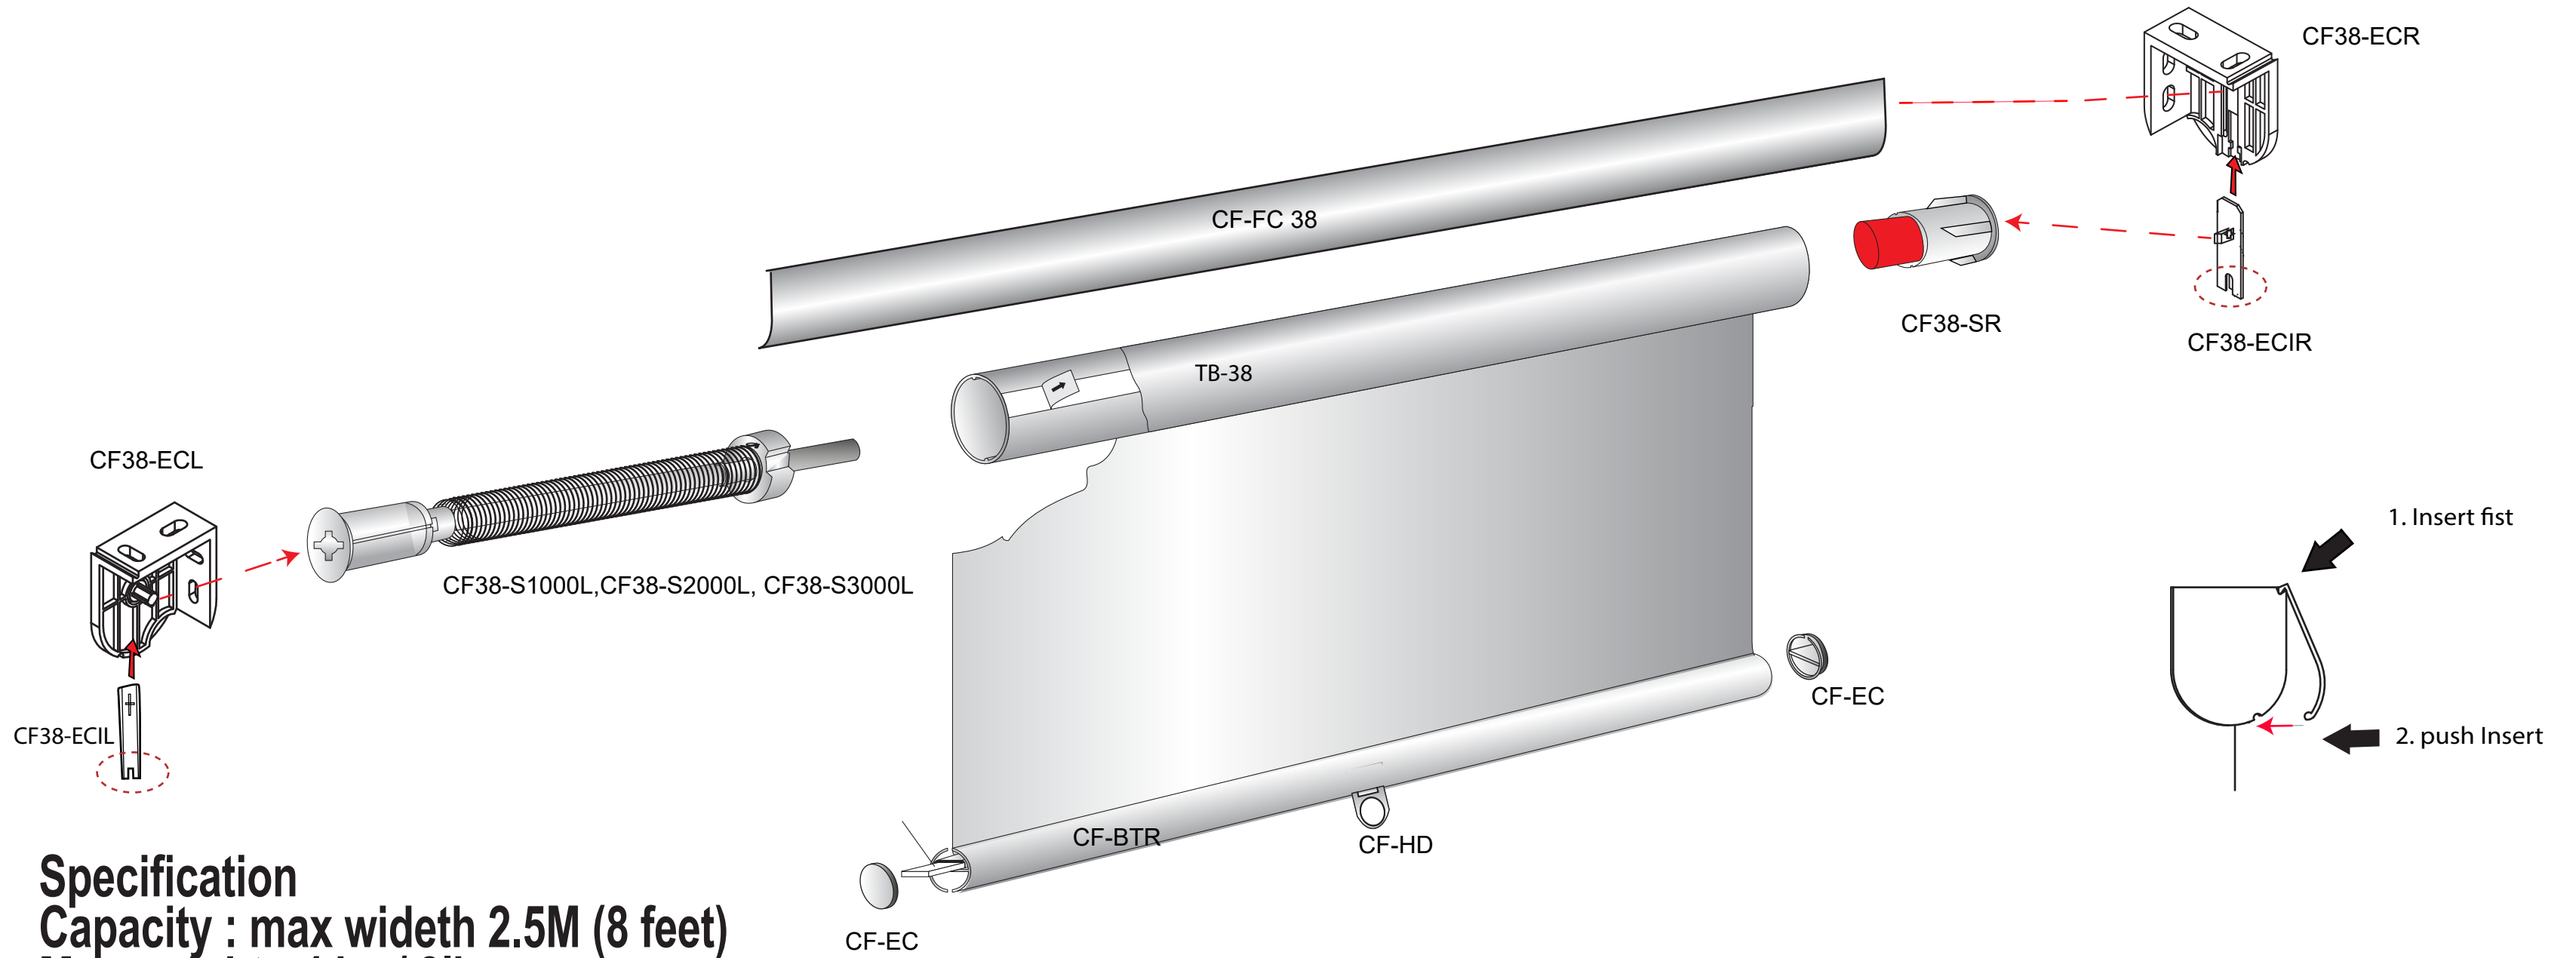

■ Diamond Cordless 25mm System

Specification

Capacity : max width 1.6 m(5 feet)

Max weight : 1.5 kg / 3lbs

Max height : 2M (6 feet)

Fabrics : light fabrics

■ Diamond Cordless 32mm System

Specification

Capacity : max width 1.6 m(5 feet)

Max weight : 2 kg / 4lbs

Max height : 2.5M (8 feet)

■ Diamond Cordless 38mm System

Specification
Capacity : max width 2.5M (8 feet)
Max weight : 4 kg / 8lbs
Max height : 2.5M (8 feet)